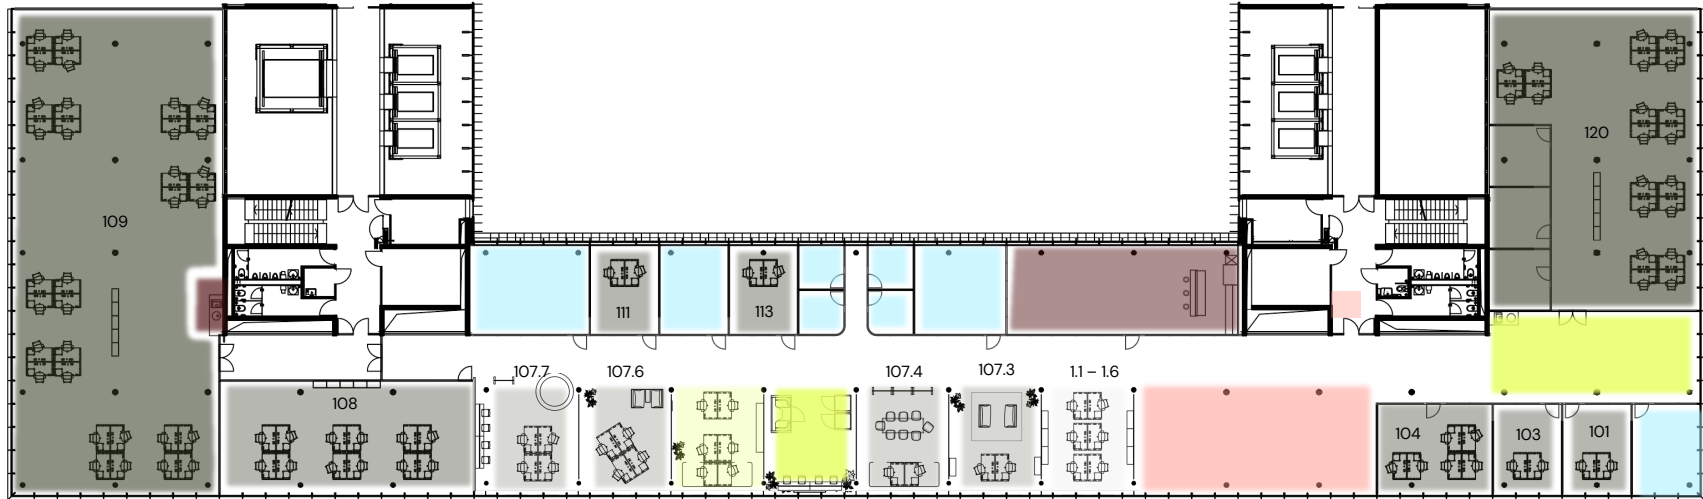

Floorplan

Zurich Dino

- Flex Corporate
- Flex Team
- Flex Team Island
- Flex Solo
- Flex Rooms
- Shared Spaces
- Kitchen
- Lounge
- FlexPass

Overview

Zürich Dino

Room number	Room type	Room size	Room capacity*	Memberships*
1.1 – 1.6	Flex Solo	6m ²	1	1
101	Flex Team	22m ²	3	6
103	Flex Team	22m ²	3	6
104	Flex Team	40m ²	6	12
107.3	Flex Team Island "Social"	40m ²	6	12
107.4	Flex Team Island "Collab"	40m ²	6	12
107.6	Flex Team Island "Social"	40m ²	6	12
107.7	Flex Team Island "Focus"	48m ²	8	16
108	Flex Team	103m ²	13	26
111	Flex Team	22m ²	3	6
113	Flex Team	22m ²	3	6
109	Flex Corporate	360m ²	32	64
120	Flex Corporate	224m ²	20	40