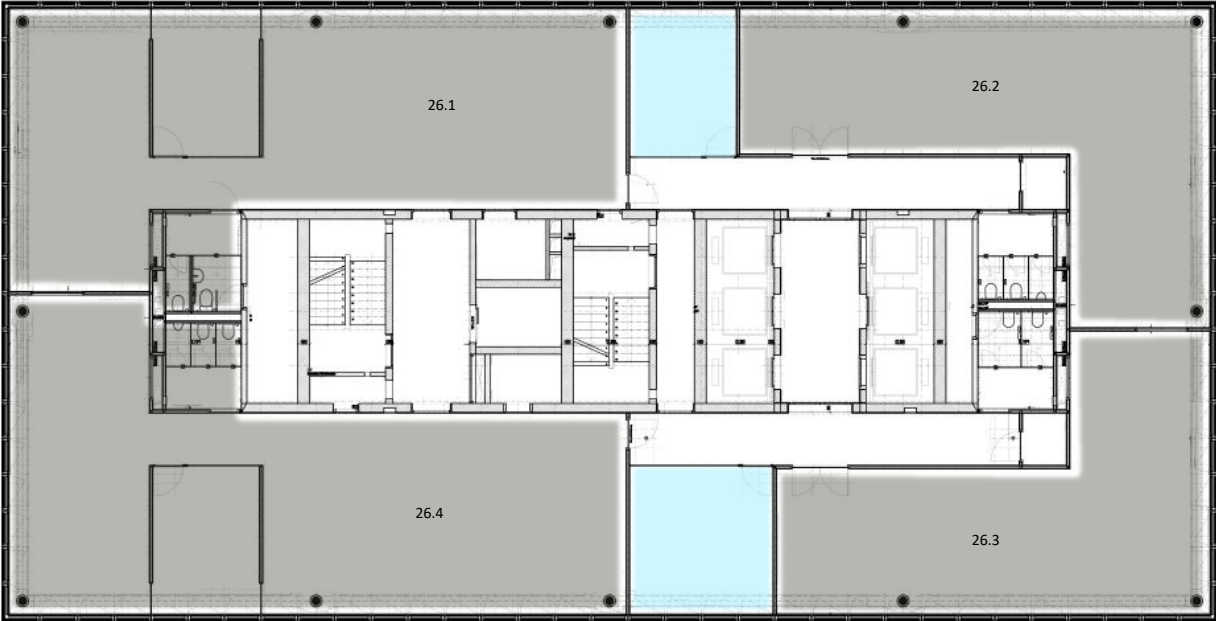

Floorplan Floor 22

Basel Messeturm

- Flex Team
- Flex Solo
- Flex Rooms
- Shared Spaces
- Kitchen
- Lounge

Floorplan Floor 23

Basel Messeturm

- Flex Corporate
- Kitchen

Floorplan Floor 24

Basel Messeturm

- Flex Corporate
- Kitchen

Floorplan Floor 25

Basel Messeturm

- Flex Team
- Flex Rooms
- Shared Spaces
- Kitchen
- Lounge

Floorplan Floor 26

Basel Messeturm

- Flex Corporate
- Flex Rooms

Overview

Basel Messeturm

| Room number | Room type | Room size | Room capacity* | Memberships* |
|-------------|----------------|-------------------|----------------|--------------|
| 22.03 | Flex Solo | 27m ² | 6 | 6 |
| 22.04 | Flex Team | 17m ² | 3-4 | 8 |
| 22.05 | Flex Team | 23m ² | 4-5 | 10 |
| 22.07 | Flex Team | 8m ² | 1-2 | 4 |
| 22.08 | Flex Team | 8m ² | 1-2 | 4 |
| 22.09 | Flex Team | 8m ² | 1-2 | 4 |
| 22.10 | Flex Team | 8m ² | 1-2 | 4 |
| 22.12 | Flex Team | 17m ² | 3-4 | 8 |
| 22.13 | Flex Team | 27m ² | 4-6 | 12 |
| 22.14 | Flex Team | 28m ² | 4-6 | 12 |
| 22.15 | Flex Team | 40m ² | 7-9 | 18 |
| 22.16 | Flex Team | 27m ² | 4-6 | 12 |
| 23.A | Flex Corporate | 335m ² | 34 | 68 |
| 23.B | Flex Corporate | 335m ² | 34 | 68 |
| 24.N | Flex Corporate | 300m ² | 30 | 60 |
| 24.S | Flex Corporate | 370m ² | 37 | 74 |