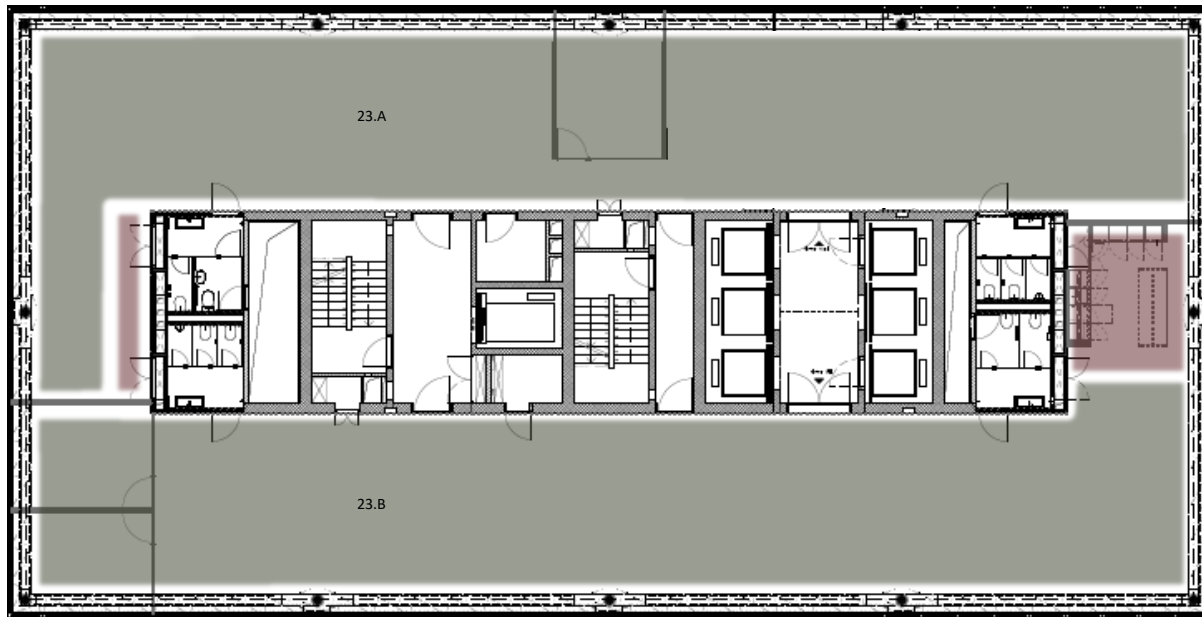

Floorplan Floor 22

Basel Messeturm

- Flex Team
- Flex Solo
- Flex Rooms
- Shared Spaces
- Kitchen
- Lounge

Floorplan Floor 23

Basel Messeturm

- Flex Corporate
- Kitchen

Floorplan Floor 24

Basel Messeturm

- Flex Corporate
- Kitchen

Floorplan Floor 25

Basel Messeturm

- Flex Team
- Flex Rooms
- Shared Spaces
- Kitchen
- Lounge

Floorplan Floor 26

Basel Messeturm

- Flex Corporate
- Flex Rooms

Overview

Basel Messeturm

| Room number | Room type | Room size | Room capacity* | Memberships* |
|-------------|----------------|-------------------|----------------|--------------|
| 22.03 | Flex Solo | 27m ² | 6 | 6 |
| 22.04 | Flex Team | 17m ² | 3-4 | 8 |
| 22.05 | Flex Team | 23m ² | 4-5 | 10 |
| 22.07 | Flex Team | 8m ² | 1-2 | 4 |
| 22.08 | Flex Team | 8m ² | 1-2 | 4 |
| 22.09 | Flex Team | 8m ² | 1-2 | 4 |
| 22.10 | Flex Team | 8m ² | 1-2 | 4 |
| 22.12 | Flex Team | 17m ² | 3-4 | 8 |
| 22.13 | Flex Team | 27m ² | 4-6 | 12 |
| 22.14 | Flex Team | 28m ² | 4-6 | 12 |
| 22.15 | Flex Team | 40m ² | 7-9 | 18 |
| 22.16 | Flex Team | 27m ² | 4-6 | 12 |
| 23.A | Flex Corporate | 335m ² | 34 | 68 |
| 23.B | Flex Corporate | 335m ² | 34 | 68 |
| 24.N | Flex Corporate | 300m ² | 30 | 60 |
| 24.S | Flex Corporate | 370m ² | 37 | 74 |