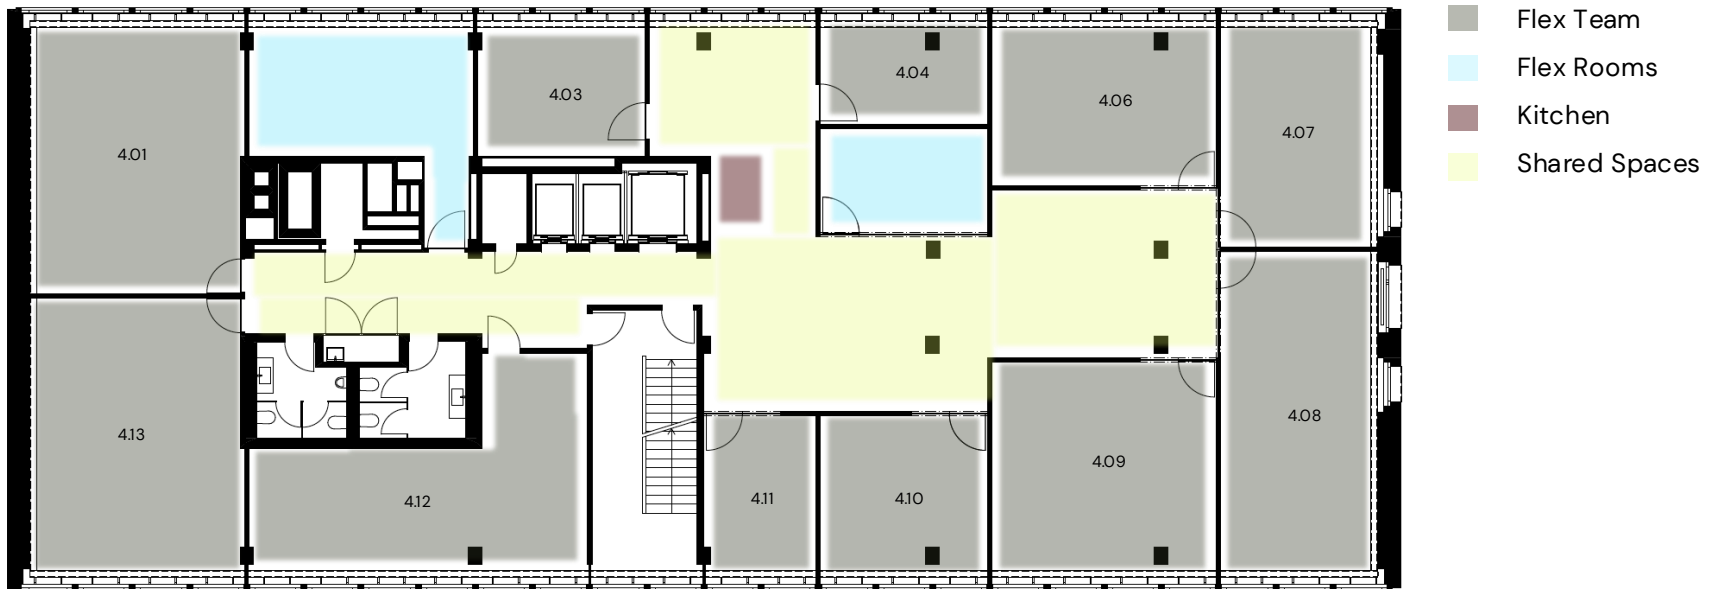

Floorplan Floor 2

Zurich Paradeplatz

Floorplan Floor 3

Zurich Paradeplatz

Floorplan Floor 4

Zurich Paradeplatz

Floorplan Floor 5

Zurich Paradeplatz

Floorplan Floor 6&7

Zurich Paradeplatz

Overview

Zurich Paradeplatz

Room number	Room type	Room size	Room capacity*	Memberships*
2.01	Flex Team	25m ²	6	12
2.02	Flex Team	14m ²	3	6
2.04	Flex Team	30m ²	6	12
2.05	Flex Team	28m ²	6	12
2.07	Flex Team	39m ²	8	16
2.08	Flex Team	30m ²	6	12
2.09	Flex Team	22m ²	4	8
2.10	Flex Team	15m ²	3	6
3.01	Flex Team	50m ²	12	24
3.02	Flex Team	28m ²	6	12
3.04	Flex Team	14m ²	3	6
3.06	Flex Team	30m ²	6	12
3.07	Flex Team	28m ²	6	12
3.08	Flex Team	18m ²	3	6

Overview

Zurich Paradeplatz

Room number	Room type	Room size	Room capacity*	Memberships*
3.09	Flex Team	39m ²	8	16
3.10	Flex Team	30m ²	6	12
3.11	Flex Team	22m ²	4	8
3.12	Flex Team	15m ²	3	6
3.13	Flex Team	43m ²	8	16
3.14	Flex Team	51m ²	12	24
4.01	Flex Team	48m ²	12	24
4.03	Flex Team	18m ²	4	8
4.04	Flex Team	14m ²	3	6
4.06	Flex Team	30m ²	6	12
4.07	Flex Team	30m ²	6	12
4.08	Flex Team	43m ²	10	20
4.09	Flex Team	40m ²	8	16
4.10	Flex Team	22m ²	4	8