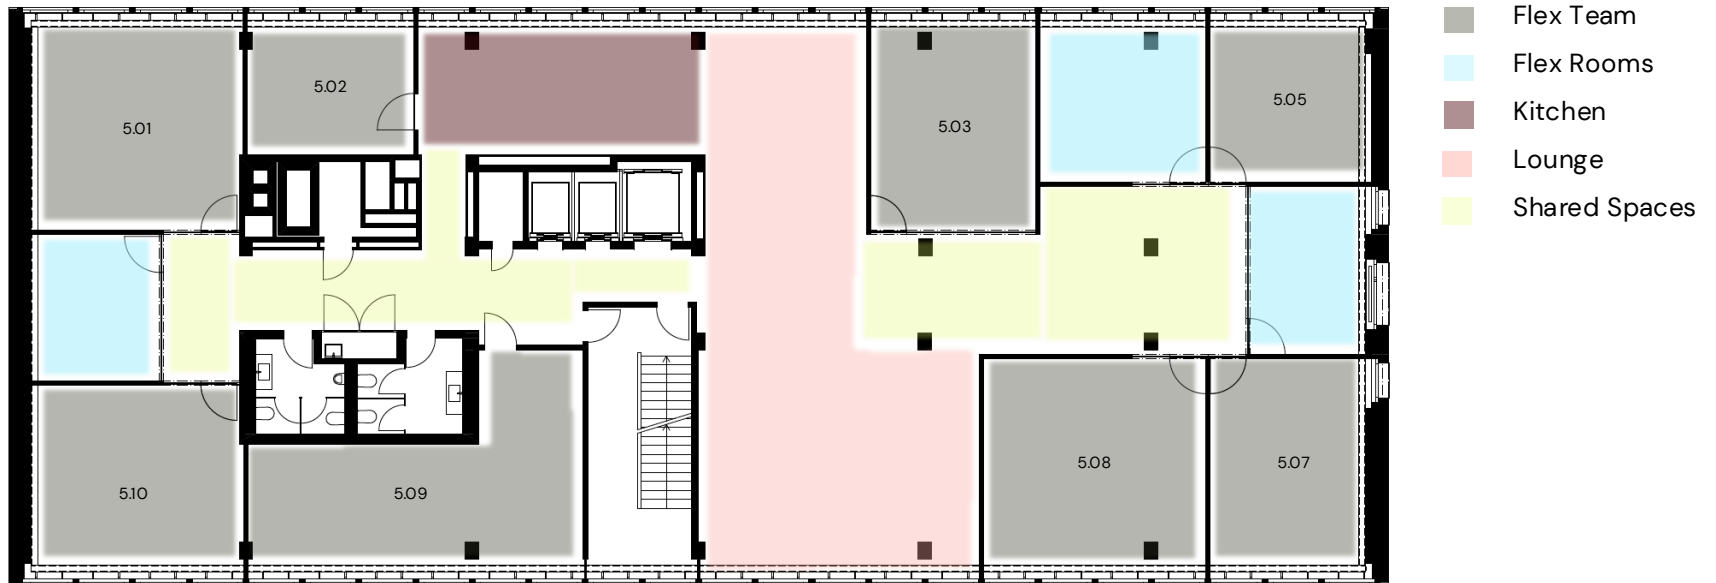

Floorplan Floor 2

Zurich Paradeplatz

Floorplan Floor 3

Zurich Paradeplatz

Floorplan Floor 4

Zurich Paradeplatz

Floorplan Floor 5

Zurich Paradeplatz

Floorplan Floor 6&7

Zurich Paradeplatz

Overview

Zurich Paradeplatz

Room number	Room type	Room size	Room capacity*	Memberships*
2.01	Flex Team	25m ²	6	12
2.02	Flex Team	14m ²	3	6
2.04	Flex Team	30m ²	6	12
2.05	Flex Team	28m ²	6	12
2.07	Flex Team	39m ²	8	16
2.08	Flex Team	30m ²	6	12
2.09	Flex Team	22m ²	4	8
2.10	Flex Team	15m ²	3	6
3.01	Flex Team	50m ²	12	24
3.02	Flex Team	28m ²	6	12
3.04	Flex Team	14m ²	3	6
3.06	Flex Team	30m ²	6	12
3.07	Flex Team	28m ²	6	12
3.08	Flex Team	18m ²	3	6

Overview

Zurich Paradeplatz

Room number	Room type	Room size	Room capacity*	Memberships*
3.09	Flex Team	39m ²	8	16
3.10	Flex Team	30m ²	6	12
3.11	Flex Team	22m ²	4	8
3.12	Flex Team	15m ²	3	6
3.13	Flex Team	43m ²	8	16
3.14	Flex Team	51m ²	12	24
4.01	Flex Team	48m ²	12	24
4.03	Flex Team	18m ²	4	8
4.04	Flex Team	14m ²	3	6
4.06	Flex Team	30m ²	6	12
4.07	Flex Team	30m ²	6	12
4.08	Flex Team	43m ²	10	20
4.09	Flex Team	40m ²	8	16
4.10	Flex Team	22m ²	4	8