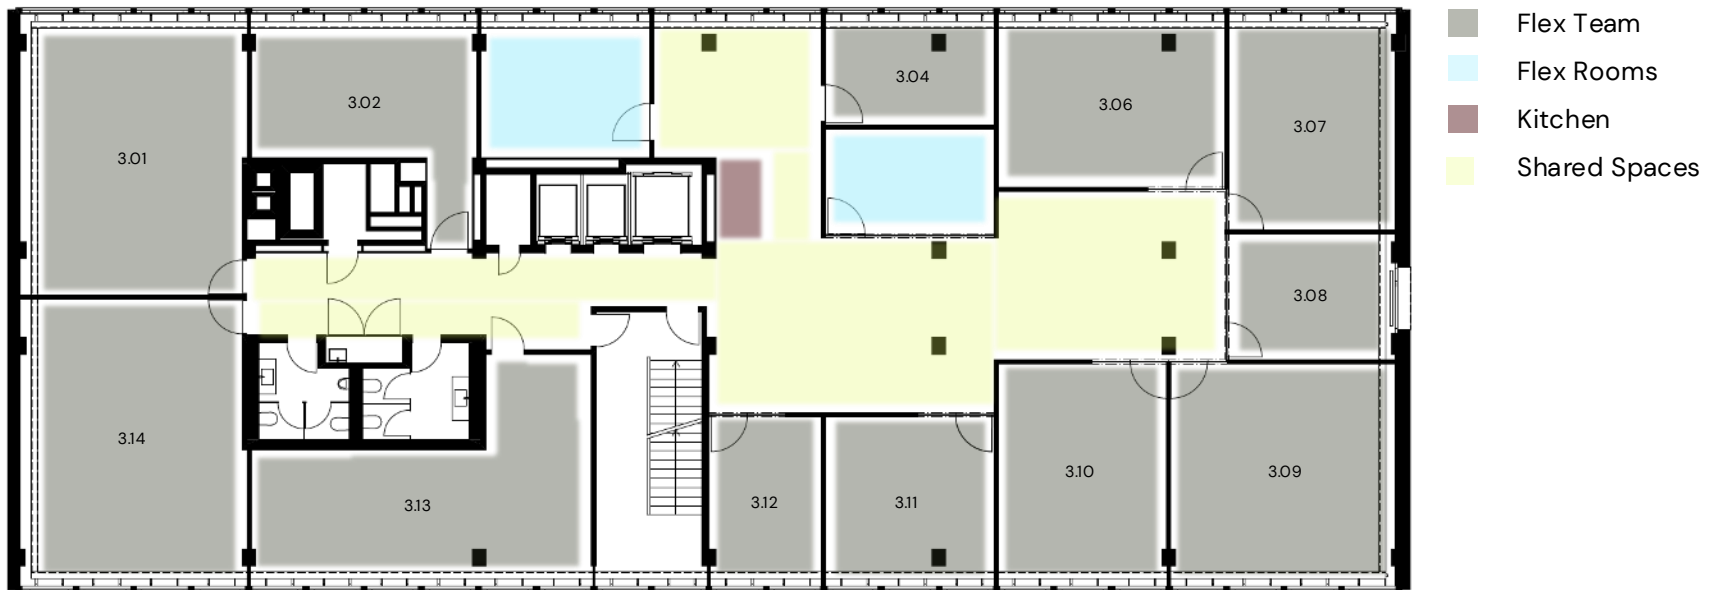

Floorplan Floor 2

Zurich Paradeplatz

Floorplan Floor 3

Zurich Paradeplatz

Floorplan Floor 4

Zurich Paradeplatz

Floorplan Floor 5

Zurich Paradeplatz

Floorplan Floor 6&7

Zurich Paradeplatz

Overview

Zurich Paradeplatz

Room number	Room type	Room size	Room capacity*	Memberships*
2.01	Flex Team	25m ²	6	12
2.02	Flex Team	14m ²	3	6
2.04	Flex Team	30m ²	6	12
2.05	Flex Team	28m ²	6	12
2.07	Flex Team	39m ²	8	16
2.08	Flex Team	30m ²	6	12
2.09	Flex Team	22m ²	4	8
2.10	Flex Team	15m ²	3	6
3.01	Flex Team	50m ²	12	24
3.02	Flex Team	28m ²	6	12
3.04	Flex Team	14m ²	3	6
3.06	Flex Team	30m ²	6	12
3.07	Flex Team	28m ²	6	12
3.08	Flex Team	18m ²	3	6

Overview

Zurich Paradeplatz

Room number	Room type	Room size	Room capacity*	Memberships*
3.09	Flex Team	39m ²	8	16
3.10	Flex Team	30m ²	6	12
3.11	Flex Team	22m ²	4	8
3.12	Flex Team	15m ²	3	6
3.13	Flex Team	43m ²	8	16
3.14	Flex Team	51m ²	12	24
4.01	Flex Team	48m ²	12	24
4.03	Flex Team	18m ²	4	8
4.04	Flex Team	14m ²	3	6
4.06	Flex Team	30m ²	6	12
4.07	Flex Team	30m ²	6	12
4.08	Flex Team	43m ²	10	20
4.09	Flex Team	40m ²	8	16
4.10	Flex Team	22m ²	4	8